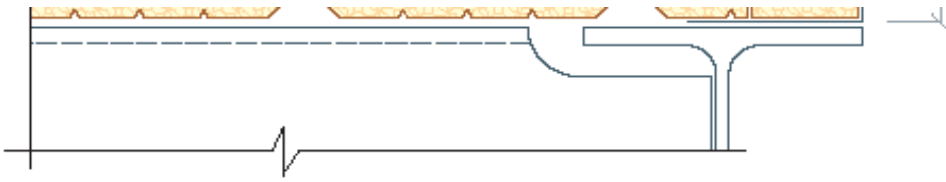

All content of BDS DESIGN STUDIO - Designs' site, logos, concepts, graphics, images, information and documents, as well as the selection, arrangement and set-up of such, remain the exclusive property of "BDS DESIGN STUDIO" and/or its customers and suppliers, and are protected by Copyright law.